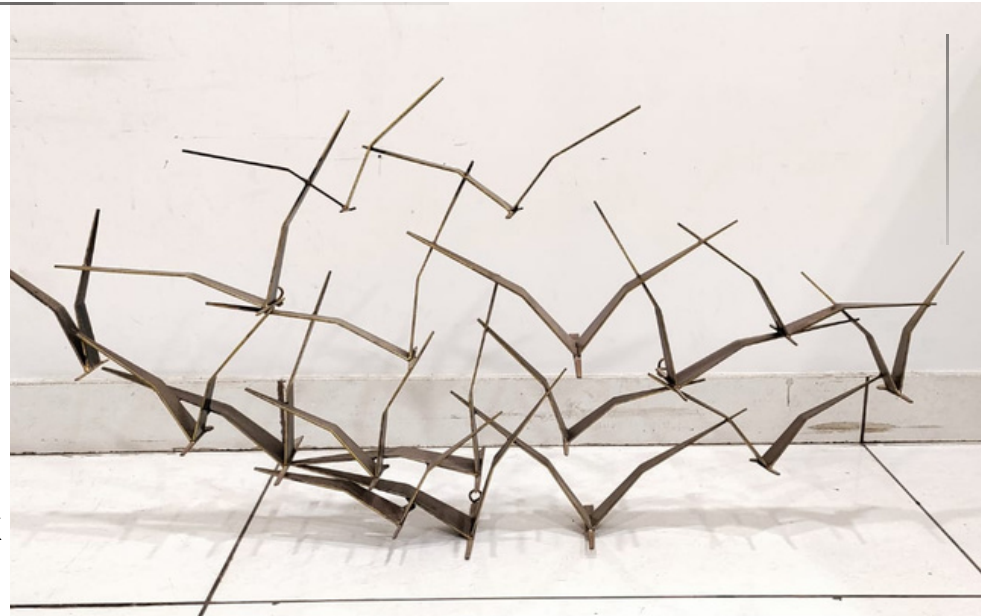

3D FLYING BIRDS

Metal : MS

Finish : Antique Gold Black

Size

H-40

W-20